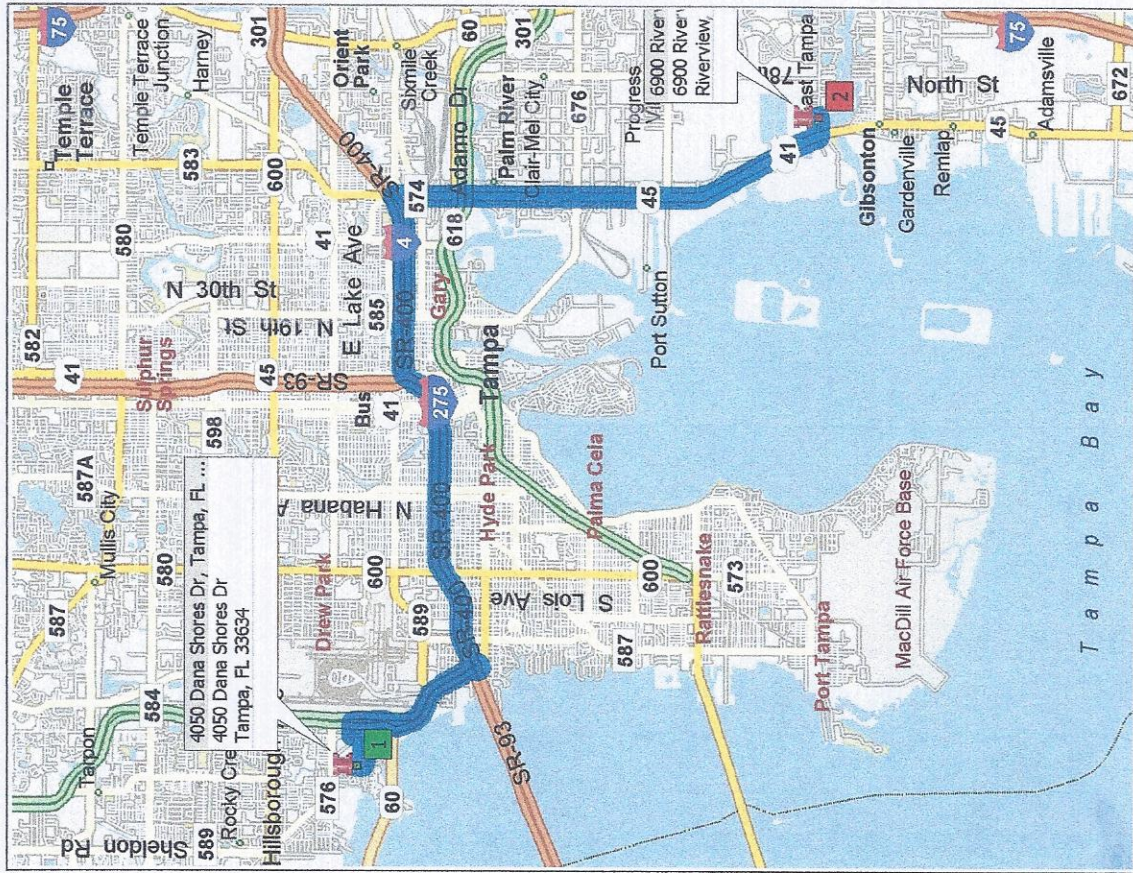

Showmen's Trade Show

19.8 miles; 26 minutes

9:00 AM	0.0 mi	1 Depart 4050 Dana Shores Dr, Tampa, FL 33634 on Dana Shores Dr (South) for 0.6 mi
9:01 AM	0.6 mi	Turn LEFT (North) onto George Rd for 0.2 mi
9:02 AM	0.8 mi	Turn RIGHT (East) onto Independence Pkwy for 0.1 mi
9:03 AM	0.9 mi	Keep RIGHT onto Ramp for 0.5 mi towards SR-589 / SR-589 S
9:03 AM	1.4 mi	*Toll road* Merge onto SR-589 Toll [Eisenhower Blvd] for 0.4 mi
9:04 AM	1.9 mi	Road name changes to SR-589 [SR-60] for 1.0 mi
9:05 AM	2.9 mi	Road name changes to SR-60 [N Memorial Hwy] for 0.6 mi
9:06 AM	3.5 mi	Take Ramp (RIGHT) onto I-275 for 5.4 mi towards I-275 / I-4
9:12 AM	8.9 mi	At exit 45B, take Ramp (RIGHT) onto I-4 for 2.6 mi towards I-4 / Orlando
9:15 AM	11.5 mi	At exit 3, turn LEFT onto Ramp for 0.4 mi towards Columbus Dr / US-41 / 50th St
9:15 AM	11.9 mi	Road name changes to Local road(s) for 0.2 mi
9:16 AM	12.1 mi	Bear RIGHT (East) onto Local road(s) for 65 yds
9:16 AM	12.2 mi	Bear RIGHT (South) onto US-41 [SR-599] for 7.3 mi
9:25 AM	19.5 mi	Turn LEFT (East) onto Riverview Dr for 0.3 mi
9:26 AM	19.8 mi	2 Arrive 6900 Riverview Dr, Riverview, FL 33578 [6900 Riverview Dr, Riverview, FL 33578]