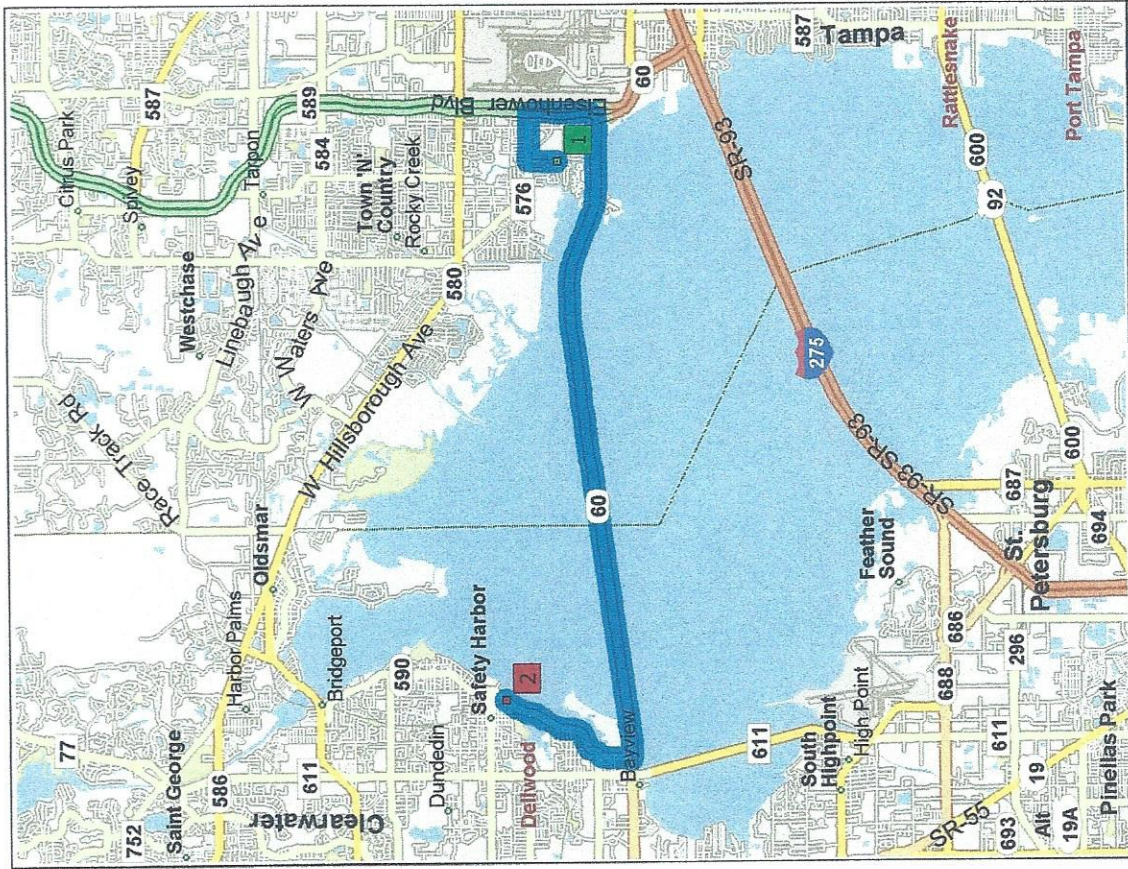

Safety Harbor 5

14.0 miles; 20 minutes

9:00 AM	0.0 mi	1	Depart 4050 Dana Shores Dr, Tampa, FL 33634 on Dana Shores Dr (North) for 0.4 mi
9:01 AM	0.4 mi		Turn RIGHT (East) onto CR-576 [Memorial Hwy] for 0.7 mi
9:02 AM	1.1 mi		Take Local road(s) (RIGHT) onto Eisenhower Blvd [SR-589] for 0.2 mi
9:03 AM	1.3 mi		Keep STRAIGHT onto Ramp for 87 yds towards SR-589 / Eisenhower Blvd / Veterans Expressway
9:03 AM	1.3 mi		*Toll road* Merge onto SR-589 [Eisenhower Blvd] for 0.3 mi
9:04 AM	1.6 mi		At exit 2A, turn RIGHT onto Ramp for 0.4 mi towards SR-60 / Clearwater
9:04 AM	2.0 mi		Take Ramp (LEFT) onto SR-60 [W Columbus Dr] for 9.8 mi towards SR-60 / Clearwater
9:15 AM	11.9 mi		Turn RIGHT (North) onto (S) Bayshore Blvd for 2.2 mi
9:20 AM	14.0 mi	2	Arrive near Safety Harbor

Copyright © and (P) 1988-2008 Microsoft Corporation and/or its suppliers. All rights reserved. <http://www.microsoft.com/streets/>
 Certain mapping and direction data © 2008 NAVTEQ. All rights reserved. The Data for areas of Canada includes information taken with permission from Canadian authorities, including: © Her Majesty the Queen in Right of Canada, © Queen's Printer for Ontario, NAVTEQ and NAVTEQ ON BOARD are trademarks of NAVTEQ. © 2008 Tele Atlas North America, Inc. All rights reserved. Tele Atlas and Tele Atlas North America are trademarks of Tele Atlas, Inc. © 2008 by Applied Geographic Systems. All rights reserved.