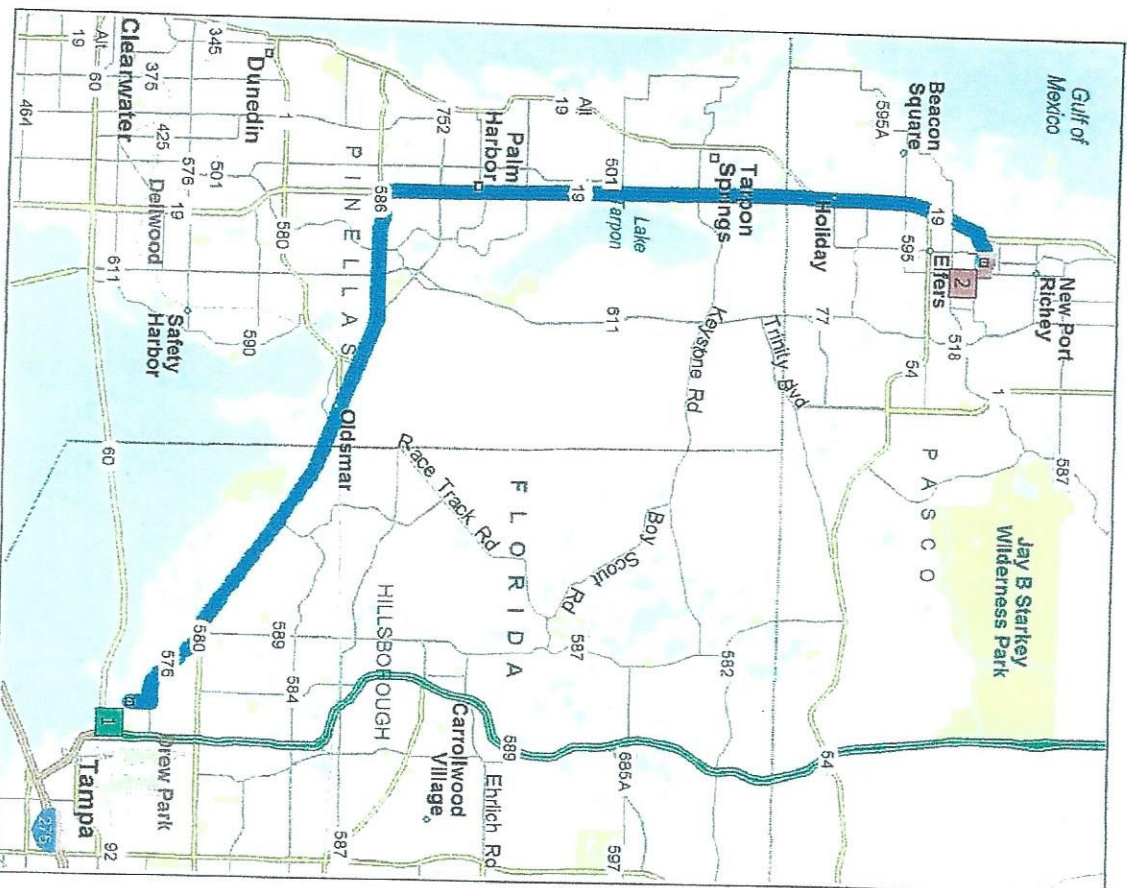

Chasco Fiesta Parade New Port Richey 5

26.2 miles; 33 minutes

9:00 AM	0.0 mi	1 Depart 4050 Dana Shores Dr, Tampa, FL 33634 on Dana Shores Dr (North) for 0.4 mi
9:01 AM	0.4 mi	Turn LEFT (West) onto CR-576 [Memorial Hwy] for 1.8 mi
9:03 AM	2.3 mi	Road name changes to Local road(s) for 21 yds
9:04 AM	2.3 mi	Bear LEFT (West) onto SR-580 [Hillsborough Ave] for 5.7 mi
9:11 AM	8.0 mi	Keep RIGHT onto SR-584 [Tampa Rd] for 2.0 mi
9:13 AM	10.0 mi	Bear LEFT (West) onto Local road(s) for 0.1 mi
9:13 AM	10.1 mi	Road name changes to SR-586 [Curtlew Rd] for 2.7 mi
9:17 AM	12.8 mi	Turn RIGHT (North) onto US-19 for 12.8 mi
9:31 AM	25.6 mi	Turn RIGHT (East) onto Marine Pkwy for 0.7 mi
9:33 AM	26.2 mi	2 Arrive near Gulf Harbors

Copyright © and (P) 1988-2009 Microsoft Corporation and/or its suppliers. All rights reserved. <http://www.microsoft.com/strat>
 Certain mapping and direction data © 2009 NAVTEC. All rights reserved. The Data for areas of Canada includes information taken with permission from Canadian authorities, including: © Her Majesty the Queen in Right of Canada, © Queen's Printer for Ontario, NAVTEC and NAVTEC ON BOARD are trademarks of NAVTEC, © 2009 Tele Atlas North America, Inc. All rights reserved. Tele Atlas and Tele Atlas North America are trademarks of Tele Atlas, Inc. © 2009 by Applied Geographic Systems. All rights reserved.