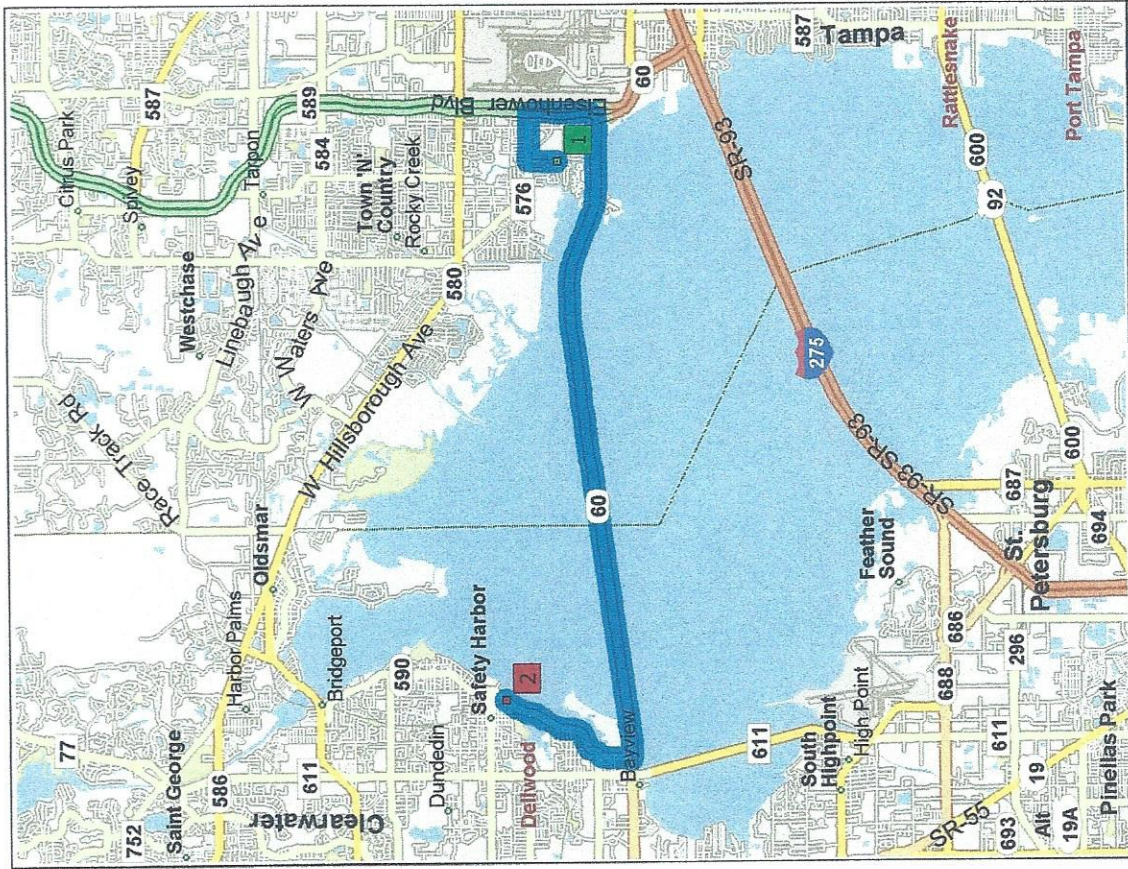

Safety Harbor 5

14.0 miles; 20 minutes

- 9:00 AM 0.0 mi 1 Depart 4050 Dana Shores Dr, Tampa, FL 33634 on Dana Shores Dr (North) for 0.4 mi
- 9:01 AM 0.4 mi Turn RIGHT (East) onto CR-576 [Memorial Hwy] for 0.7 mi
- 9:02 AM 1.1 mi Take Local road(s) (RIGHT) onto Eisenhower Blvd [SR-589] for 0.2 mi
- 9:03 AM 1.3 mi Keep STRAIGHT onto Ramp for 87 yds towards SR-589 / Eisenhower Blvd / Veterans Expressway
- 9:03 AM 1.3 mi *Toll road* Merge onto SR-589 [Eisenhower Blvd] for 0.3 mi
- 9:04 AM 1.6 mi At exit 2A, turn RIGHT onto Ramp for 0.4 mi towards SR-60 / Clearwater
- 9:04 AM 2.0 mi Take Ramp (LEFT) onto SR-60 [W Columbus Dr] for 9.8 mi towards SR-60 / Clearwater
- 9:15 AM 11.9 mi Turn RIGHT (North) onto (S) Bayshore Blvd for 2.2 mi
- 9:20 AM 14.0 mi 2 Arrive near Safety Harbor

Copyright © and (P) 1988-2008 Microsoft Corporation and/or its suppliers. All rights reserved. <http://www.microsoft.com/streets/>
 Certain mapping and direction data © 2008 NAVTEQ. All rights reserved. The Data for areas of Canada includes information taken with permission from Canadian authorities, including: © Her Majesty the Queen in Right of Canada, © Queen's Printer for Ontario, NAVTEQ and NAVTEQ ON BOARD are trademarks of NAVTEQ. © 2008 Tele Atlas North America, Inc. All rights reserved. Tele Atlas and Tele Atlas North America are trademarks of Tele Atlas, Inc. © 2008 by Applied Geographic Systems. All rights reserved.