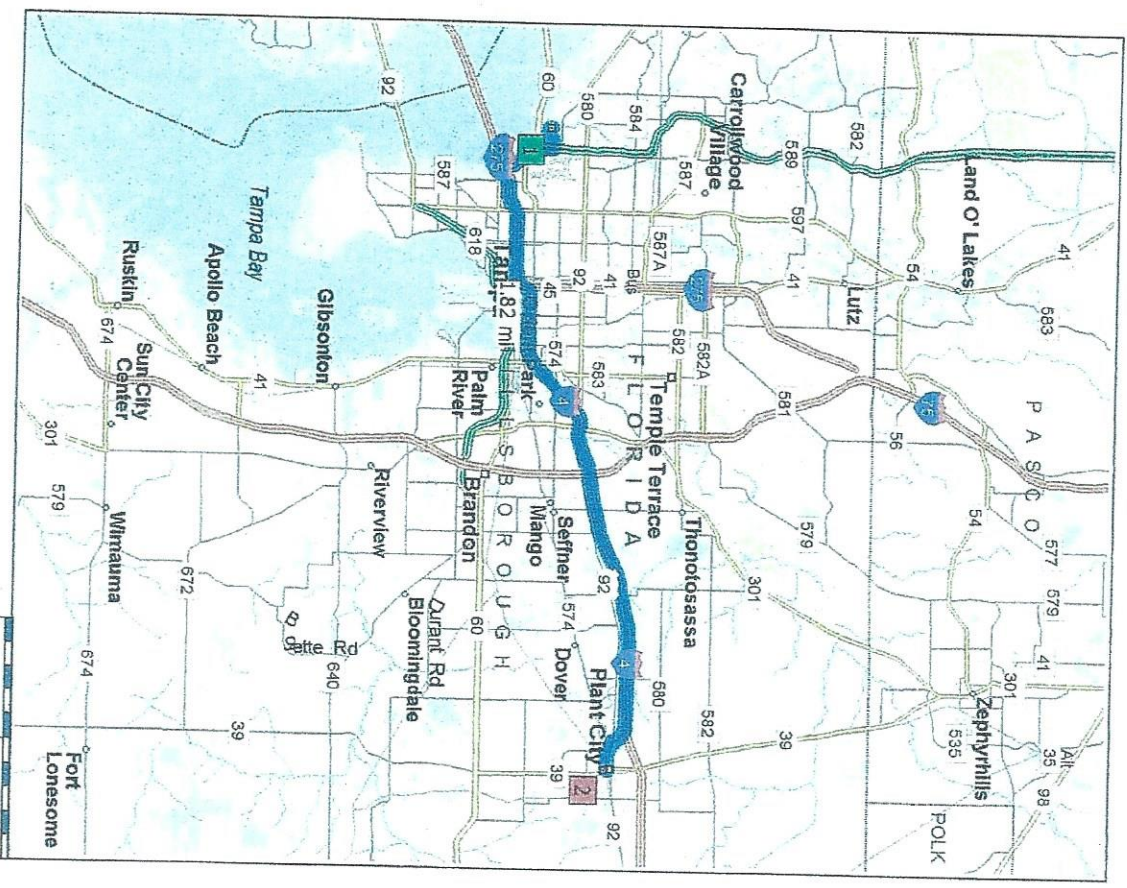

Strawberry Festival Plant City 5

30.6 miles; 35 minutes

9:00 AM	0.0 mi	1	Depart 4050 Dana Shores Dr, Tampa, FL 33634 on Dana Shores Dr (South) for 0.6 mi
9:01 AM	0.6 mi		Turn LEFT (North) onto George Rd for 0.2 mi
9:02 AM	0.8 mi		Turn RIGHT (East) onto Independence Pkwy for 0.1 mi
9:03 AM	0.9 mi		Keep RIGHT onto Ramp for 0.5 mi towards SR-589
9:03 AM	1.4 mi		*Toll road* Merge onto SR-589 [Eisenhower Blvd] for 0.4 mi
9:04 AM	1.9 mi		Stay on SR-589 [SR-60] (South) for 1.1 mi
9:05 AM	2.9 mi		Road name changes to SR-60 [N Memorial Hwy] for 0.6 mi
9:06 AM	3.5 mi		Take Ramp (RIGHT) onto I-275 for 5.3 mi towards I-275 / I-4
9:12 AM	8.8 mi		At exit 45B, take Ramp (RIGHT) onto I-4 for 19.1 mi towards I-4 / Orlando
9:29 AM	28.0 mi		At exit 19, turn RIGHT onto Ramp for 0.5 mi towards SR-566 / Thonotosassa Rd
9:29 AM	28.4 mi		Take Ramp (RIGHT) onto SR-566 [Thonotosassa Rd] for 0.8 mi towards SR-566 / SR-39 S / Plant City
9:30 AM	29.2 mi		Bear RIGHT (South) onto N Lemon St, then immediately turn LEFT (East) onto US-92 [SR-600] for 1.3 mi
9:33 AM	30.5 mi		Turn RIGHT (South) onto (N) Wheeler St for 0.1 mi
9:35 AM	30.6 mi	2	Arrive W Martin Luther King Blvd & S Wheeler St, Plant City, FL 33563

Copyright © and (P) 1998-2008 Microsoft Corporation and/or its suppliers. All rights reserved. <http://www.microsoft.com/stratfest/>
 Certain mapping and direction data © 2008 NAVTEQ. All rights reserved. The Data for areas of Canada includes information taken with permission from Canadian authorities, including: © Her Majesty the Queen in Right of Canada, © Queen's Printer for Ontario, NAVTEQ and NAVTEQ ON BOARD are trademarks of NAVTEQ, © 2008 Tele Atlas North America, Inc. All rights reserved. Tele Atlas and Tele Atlas North America are trademarks of Tele Atlas, Inc. © 2008 by Applied Geographic Systems. All rights reserved.