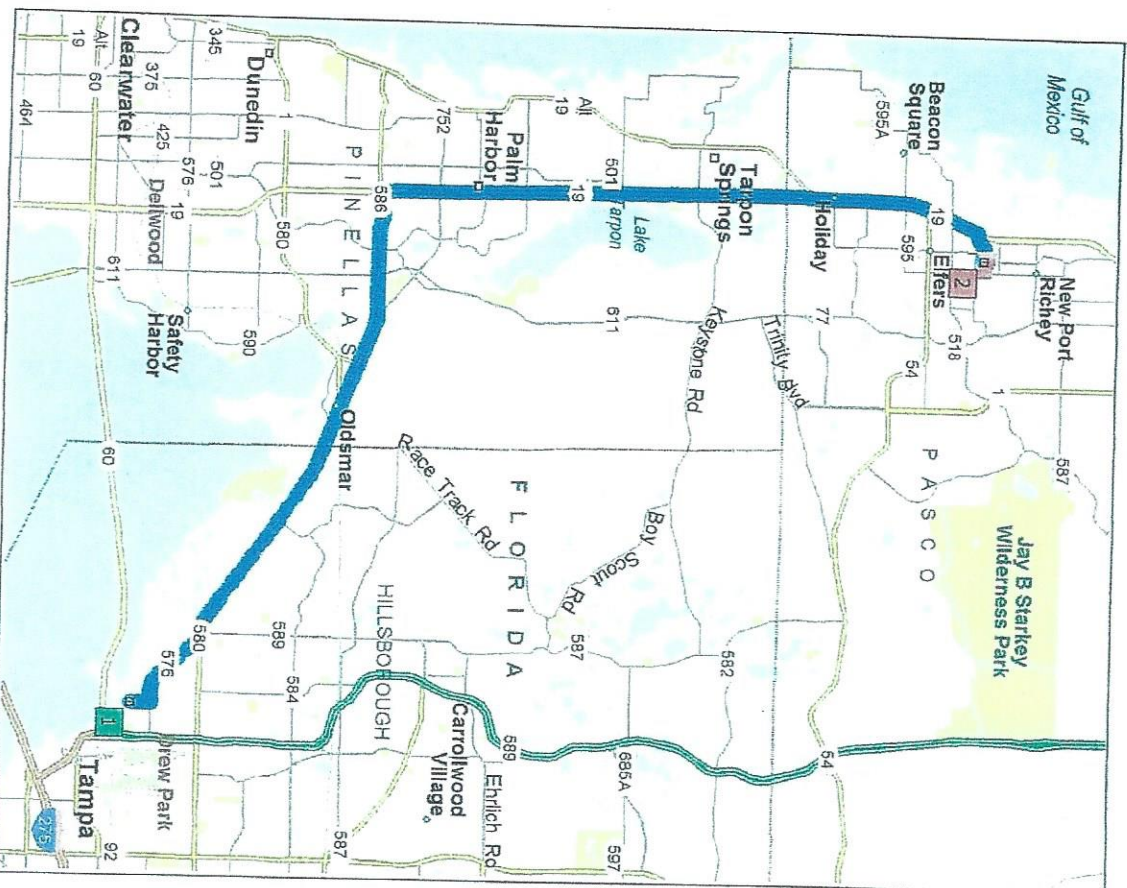

Chasco Fiesta Parade New Port Richey 5

26.2 miles; 33 minutes

Time	Distance	Directions
9:00 AM	0.0 mi	1 Depart 4050 Dana Shores Dr, Tampa, FL 33634 on Dana Shores Dr (North) for 0.4 mi
9:01 AM	0.4 mi	Turn LEFT (West) onto CR-576 [Memorial Hwy] for 1.8 mi
9:03 AM	2.3 mi	Road name changes to Local road(s) for 21 yds
9:04 AM	2.3 mi	Bear LEFT (West) onto SR-580 [Hillsborough Ave] for 5.7 mi
9:11 AM	8.0 mi	Keep RIGHT onto SR-584 [Tampa Rd] for 2.0 mi
9:13 AM	10.0 mi	Bear LEFT (West) onto Local road(s) for 0.1 mi
9:13 AM	10.1 mi	Road name changes to SR-586 [Curtlew Rd] for 2.7 mi
9:17 AM	12.8 mi	Turn RIGHT (North) onto US-19 for 12.8 mi
9:31 AM	25.6 mi	Turn RIGHT (East) onto Marine Pkwy for 0.7 mi
9:33 AM	26.2 mi	2 Arrive near Gulf Harbors

Copyright © and (P) 1988-2009 Microsoft Corporation and/or its suppliers. All rights reserved. <http://www.microsoft.com/strat>
 Certain mapping and direction data © 2009 NAVTEC. All rights reserved. The Data for areas of Canada includes information taken with permission from Canadian authorities, including: © Her Majesty the Queen in Right of Canada, © Queen's Printer for Ontario, NAVTEC and NAVTEC ON BOARD are trademarks of NAVTEC. © 2009 Tele Atlas North America, Inc. All rights reserved. Tele Atlas and Tele Atlas North America are trademarks of Tele Atlas, Inc. © 2009 by Applied Geographic Systems. All rights reserved.