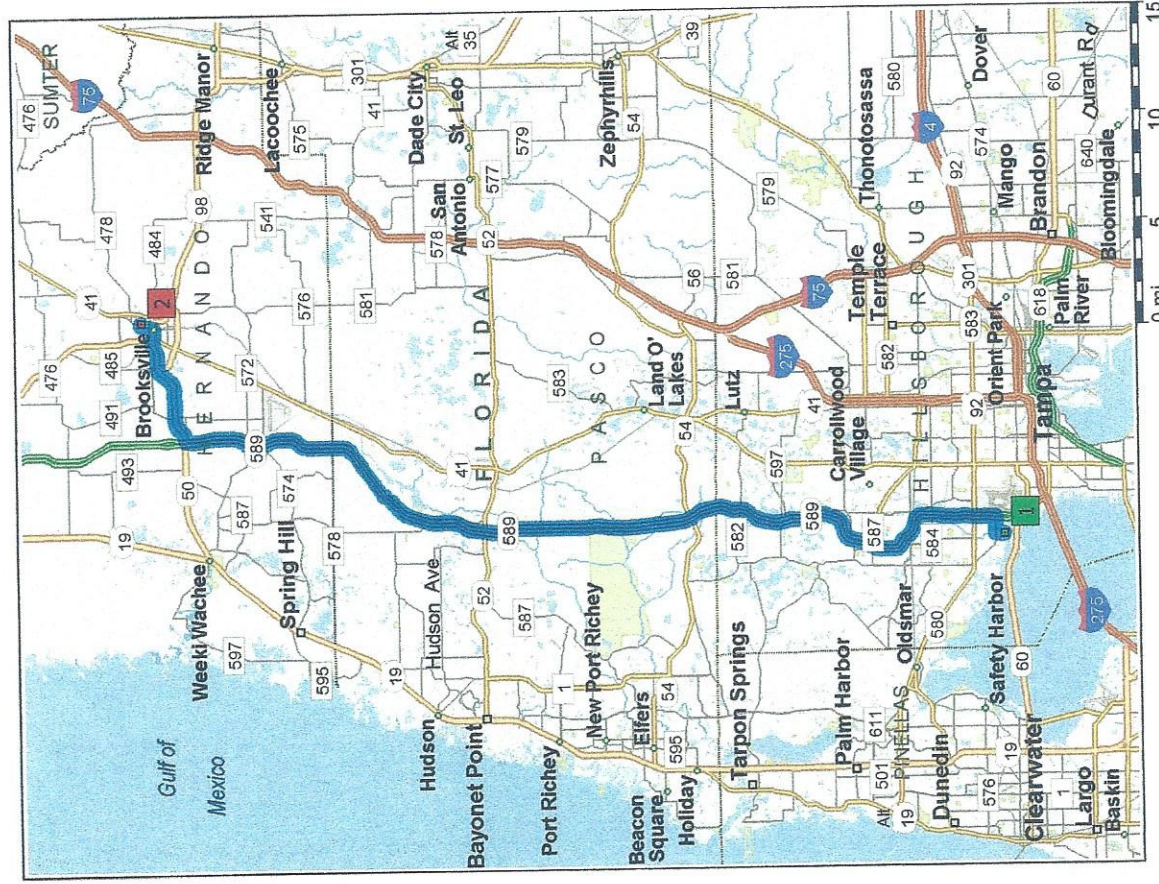

Brooksville Christmas Parade 3

50.2 miles, 51 minutes

9:00 AM	0.0 mi	1 Depart 4050 Dana Shores Dr, Tampa, FL 33634 on Dana Shores Dr (North) for 0.4 mi
9:01 AM	0.4 mi	Turn RIGHT (East) onto CR-576 [Memorial Hwy] for 0.7 mi
9:02 AM	1.1 mi	Keep STRAIGHT onto CR-576 [W Memorial Hwy] for 0.1 mi
9:02 AM	1.2 mi	Turn LEFT (North) onto Eisenhower Blvd [SR-589] for 0.1 mi
9:03 AM	1.3 mi	Keep LEFT onto Ramp for 0.1 mi towards SR-589 / Eisenhower Blvd / Veterans Expressway
9:03 AM	1.5 mi	*Toll road* Merge onto SR-589 [Eisenhower Blvd] for 14.8 mi
9:18 AM	16.3 mi	*Toll road* Road name changes to SR-589 Toll [Suncoast Pkwy] for 5.3 mi
9:22 AM	21.6 mi	*Toll road* Keep RIGHT onto Local road(s) for 1.0 mi
9:23 AM	22.6 mi	*Toll road* Merge onto SR-589 Toll [Suncoast Pkwy] for 9.1 mi
9:31 AM	31.7 mi	*Toll road* Keep RIGHT onto Local road(s) for 0.9 mi
9:32 AM	32.6 mi	*Toll road* Merge onto SR-589 Toll [Suncoast Pkwy] for 3.6 mi
9:35 AM	36.2 mi	*Toll road* Road name changes to SR-589 [Suncoast Pkwy] for 6.8 mi
9:41 AM	43.0 mi	At exit 46, turn RIGHT onto Ramp for 0.4 mi towards SR-50 / Brooksville / Weeki Wachee
9:41 AM	43.4 mi	Turn RIGHT (East) onto SR-50 [Cortez Blvd] for 4.0 mi
9:45 AM	47.4 mi	Bear LEFT (East) onto Local road(s) for 21 yds
9:45 AM	47.4 mi	Keep STRAIGHT onto SR-50A [W Jefferson St] for 1.4 mi
9:47 AM	48.8 mi	Keep STRAIGHT onto US-98 [SR-50A] for 0.2 mi
9:48 AM	49.0 mi	Turn RIGHT (South) onto US-41 [US-98] for 87 yds
9:48 AM	49.1 mi	Take Local road(s) (LEFT) onto US-41 [US-98] for 0.4 mi
9:49 AM	49.5 mi	Turn LEFT (North) onto CR-445 [N Main St] for 87 yds

- 9:49 AM 49.5 mi Keep STRAIGHT onto CR-445 [Howell Ave] for 0.6 mi
- 9:50 AM 50.1 mi Turn RIGHT (East) onto North Ave E for 0.1 mi
- 9:51 AM 50.2 mi 2 Arrive Hernando High School